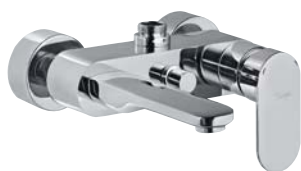

## Basin-Single Lever

OPP-CHR-15011BPM  
Single Lever Basin Mixer  
without Popup waste with  
375mm Long Braided Hoses

OPP-CHR-15051BPM  
Single Lever Basin Mixer  
with Popup waste with  
375mm Long Braided Hoses

OPP-CHR-15233KPM  
Exposed Parts of In-wall  
Single Lever built-in manual  
valve with Basin Spout  
(Suitable for Item ALD-233)

OPP-CHR-15005BPM  
Single Lever High Neck Basin Mixer  
(150mm Extension Body) without  
Popup Waste with 600mm  
Long Braided Hoses

## Bath and Shower

OPP-CHR-15115PM  
Single Lever Bath & Shower Mixer with Provision  
for Connection to Exposed Shower  
Pipe (SHA-1211) Wall Mounted

OPP-CHR-15119PM  
Single Lever Basin & Shower Mixer.  
Wall Mounted

OPP-CHR-15117PM  
Single Lever Bath & Shower Mixer with Provision  
For Overhead Shower with 115mm Long Bend Pipe  
On Upper Side. Wall Mounted

OPP-CHR-15125PM  
Single Lever Bath & Shower Mixer 3-in-1  
System with Provision for both Hand Shower &  
Overhead Shower. Complete with 115mm Long  
Bend Pipe on upper side. Wall Mounted