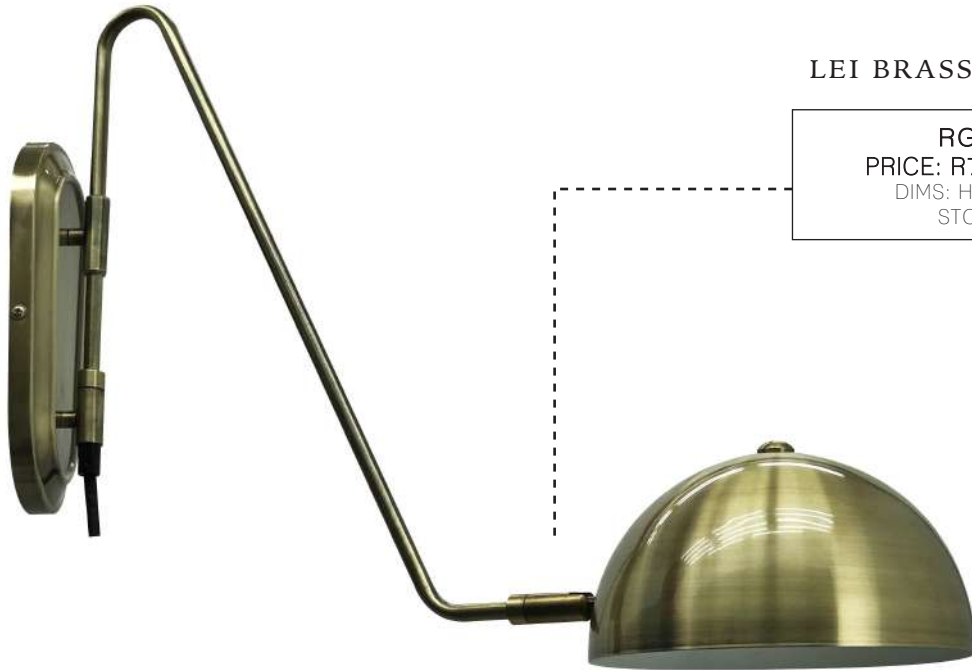

NOLDEN BROS

WALL LIGHTS

LEI BRASS WALL LIGHT

RG6024
PRICE: R799.00 ex Vat
DIMS: H400 X L 560
STOCK: 40

LAGUNA WALL LIGHT

RG6025
PRICE: R299.00 ex Vat
DIMS: H190 L245
STOCK: 26

BOULEVARD WALL LIGHT

NB9186-WALL
PRICE: R449.00 ex Vat
DIMS: Dia Shade 200
STOCK: 130

WALL LIGHT METAL 2

NB9139-WALL
PRICE: R449.00 ex Vat
DIMS: Dia Shade 250
STOCK: 36

CUP WALL LIGHT GLASS 1 BRASS

NB6141B-WALL
PRICE: R469.00 ex Vat
DIMS: Dia Shade 180
STOCK: 76

CUP WALL LIGHT GLASS 1 CHROME

NB6141-WALL
PRICE: R469.00 ex Vat
DIMS: Dia Shade 180
STOCK: 80

LIBERTY WALL LIGHT

RG10115
PRICE: R649.00 ex Vat
DIMS: H300 Dia 200
STOCK: 40

ZOLA WALL LIGHT

RG9762
PRICE: R649.00 ex Vat
DIMS: H400 Dia Ball 200
STOCK: 20