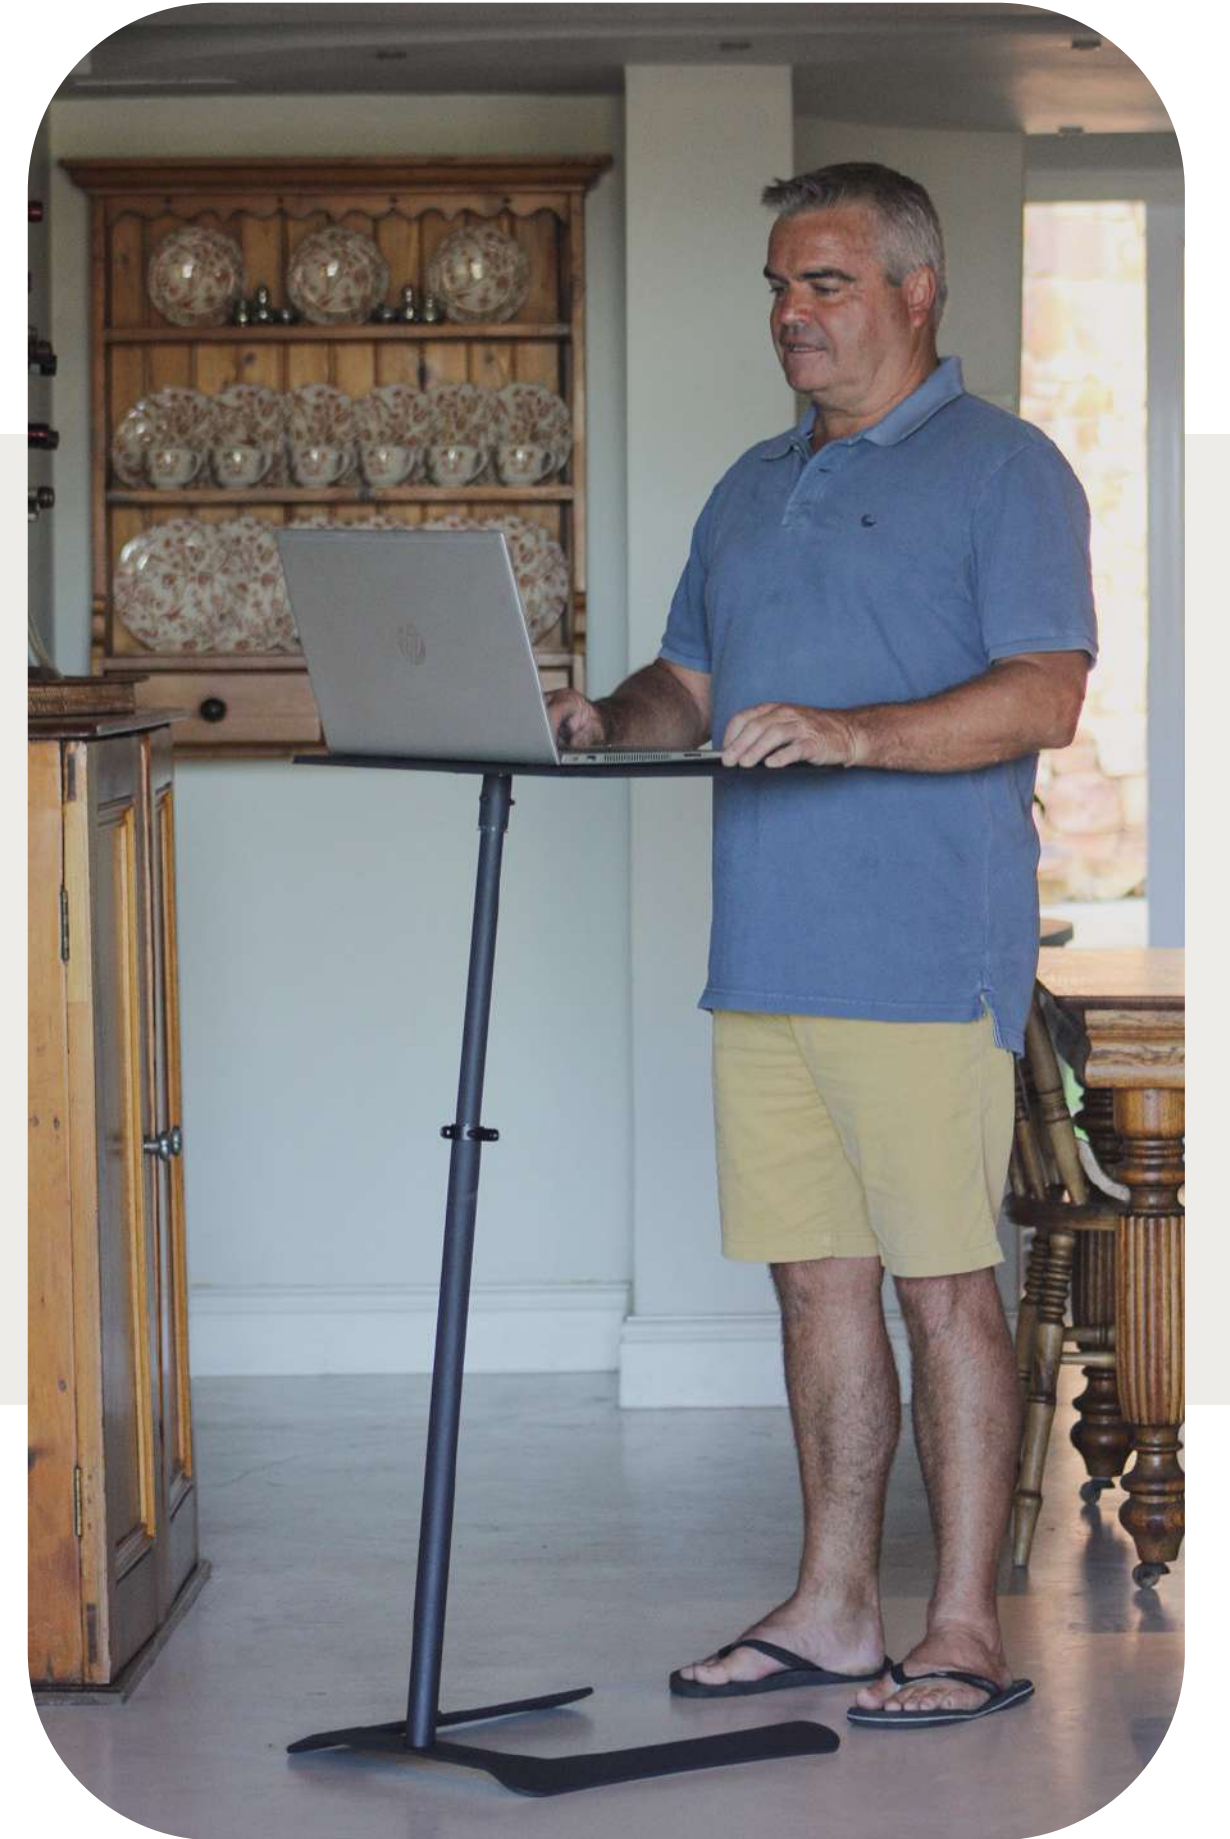

ZOOMI

SIT - STAND

The **ZOOMI** height-adjustable laptop stand is the all-in-one convenient and ergonomic solution for using your electronic device in any situation. Whether working from home or remotely, from company offices, conference rooms, or simply browsing the internet.

Relax...

Slide **ZOOMI** up to your lap when sitting on your sofa or bar stool.

Work...

Adjust to your comfortable height for working on an office chair or standing while you work.

Meet...

ZOOMI is perfect for sitting or standing when presenting at virtual meetings and conferences.

Your all in one laptop
stand solution

Neoprene pad
top surface

Cam lever
tightener

Laser shaped
steel plate base

Design Specifications

- + The **ZOOMI** Sit-Stand is a high quality product, manufactured from powder coated mild steel in a dark grey Ferro finish
- + Height adjustment range between 650mm and 1130mm from floor level, with one easy cam lever action
- + Sturdy and stable, due to its uniquely designed base in laser cut 6mm bent plate steel and cantilevered upright stem. Weighs only 6.8kg.
- + Worktop surface in 6mm black Neoprene, preventing devices from slipping off and doubling up as one large mouse pad
- + Compact and efficient floor space footprint of only 450mm x 480mm
- + Conveniently flat-packed and easy to assemble and dis-assemble
- + South African designed and manufactured. Designer: Steve Futter