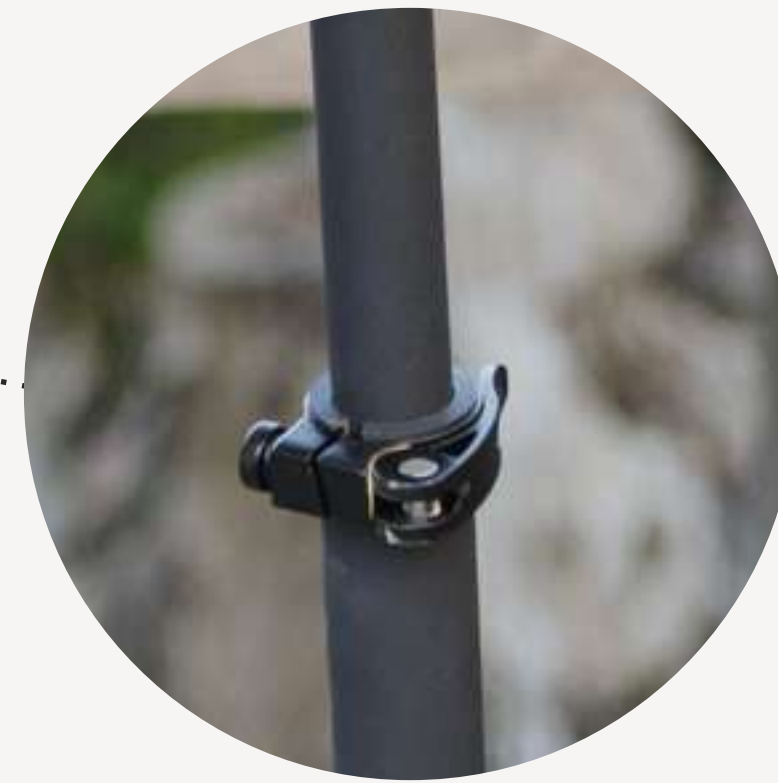

ZOOMI

SIT - STAND

The **ZOOMI** height-adjustable laptop stand is the all-in-one convenient and ergonomic solution for using your electronic device in any situation. Whether working from home or remotely, from company offices, conference rooms, or simply browsing the internet.

Relax...

Slide **ZOOMI** up to your lap when sitting on your sofa or bar stool.

Work...

Adjust to your comfortable height for working on an office chair or standing while you work.

Meet...

ZOOMI is perfect for sitting or standing when presenting at virtual meetings and conferences.

Your all in one laptop
stand solution

Neoprene pad
top surface

Cam lever
tightener

Laser shaped
steel plate base

Design Specifications

- + The **ZOOMI** Sit-Stand is a high quality product, manufactured from powder coated mild steel in a dark grey Ferro finish
- + Height adjustment range between 650mm and 1130mm from floor level, with one easy cam lever action
- + Sturdy and stable, due to its uniquely designed base in laser cut 6mm bent plate steel and cantilevered upright stem. Weighs only 6.8kg.
- + Worktop surface in 6mm black Neoprene, preventing devices from slipping off and doubling up as one large mouse pad
- + Compact and efficient floor space footprint of only 450mm x 480mm
- + Conveniently flat-packed and easy to assemble and dis-assemble
- + South African designed and manufactured. Designer: Steve Futter